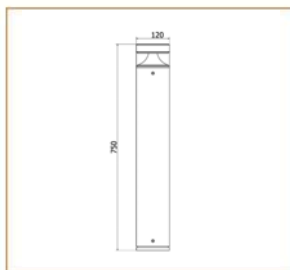

### Basic Data

Material	Die Cast Aluminum
Finishing	Electrostatic Painting
Optics	Polycarbonate Plastic
Weight	3.972 kg
IP	65
IK	08
Suspension	Ground Mounted
Additional Data	

### Specifications

Art No.	WAT	CCT	CRI	LED	Angle TL	Ø
74530-PL-	12	3000	80	9	405	
74535-PL-	12	5000	70	9	-	540

### Dimensions